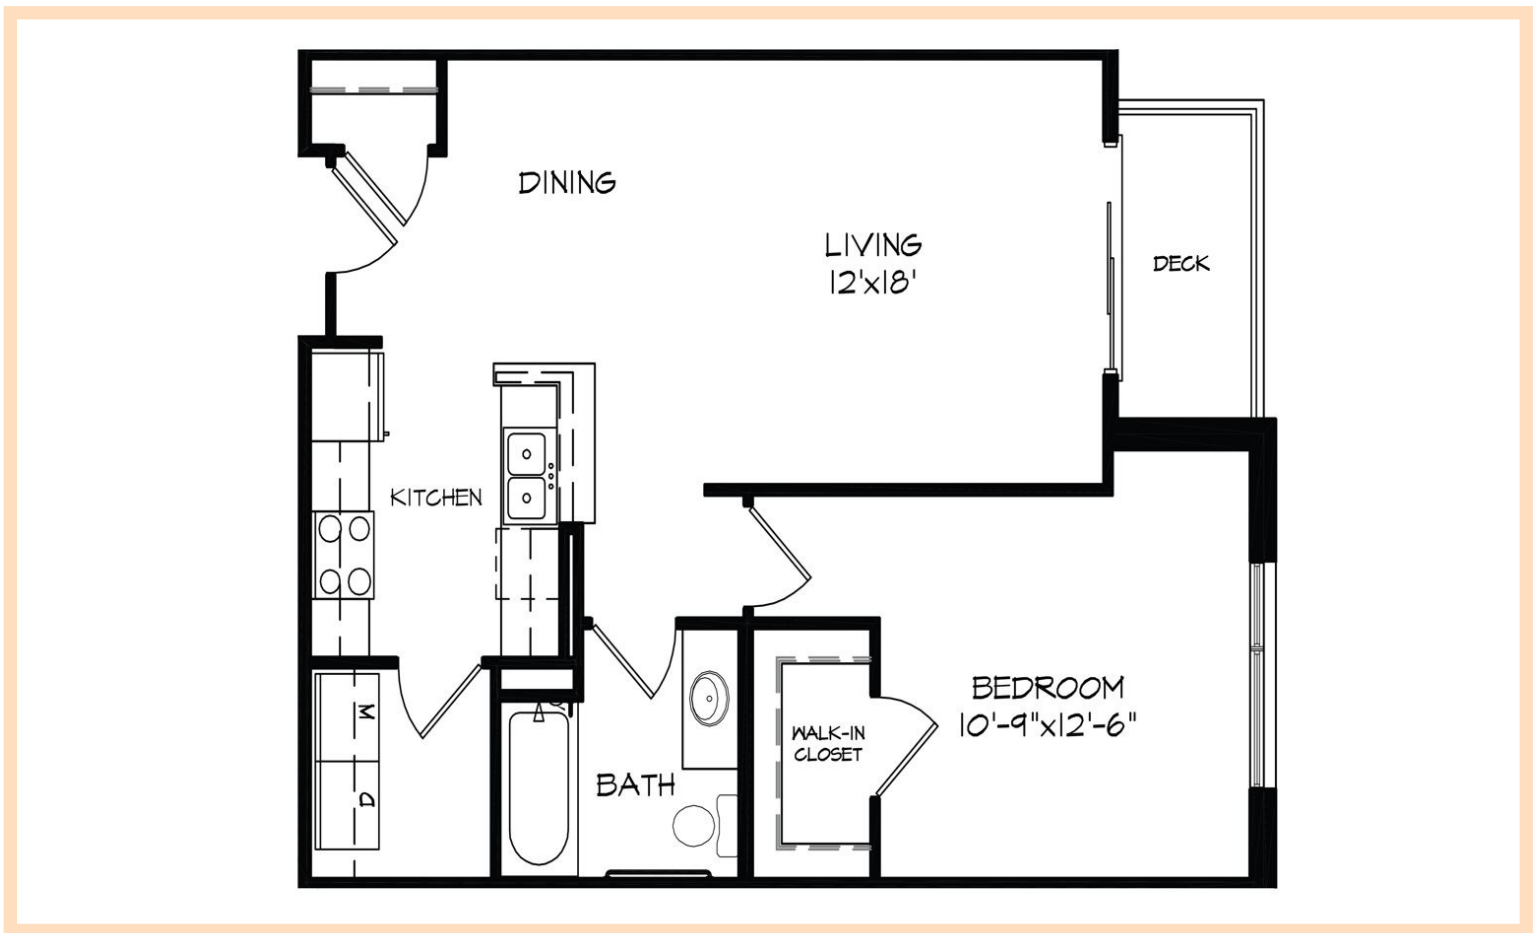

THE

OVERLOOK

AT HILDALE

GROUND

1ST FLOOR

2ND FLOOR

3RD FLOOR

4TH FLOOR

STYLE F | 1 BEDROOM / 1 BATHROOM | 732 SQFT

Floor plan size and dimensions may vary* 

APARTMENT NUMBER: _____ **RENT:** _____ **DATE AVAILABLE:** _____

 4620 Frey St. Madison, WI 53705

 (608) 238-3776

 hilldale@stonehousedevlopment.com